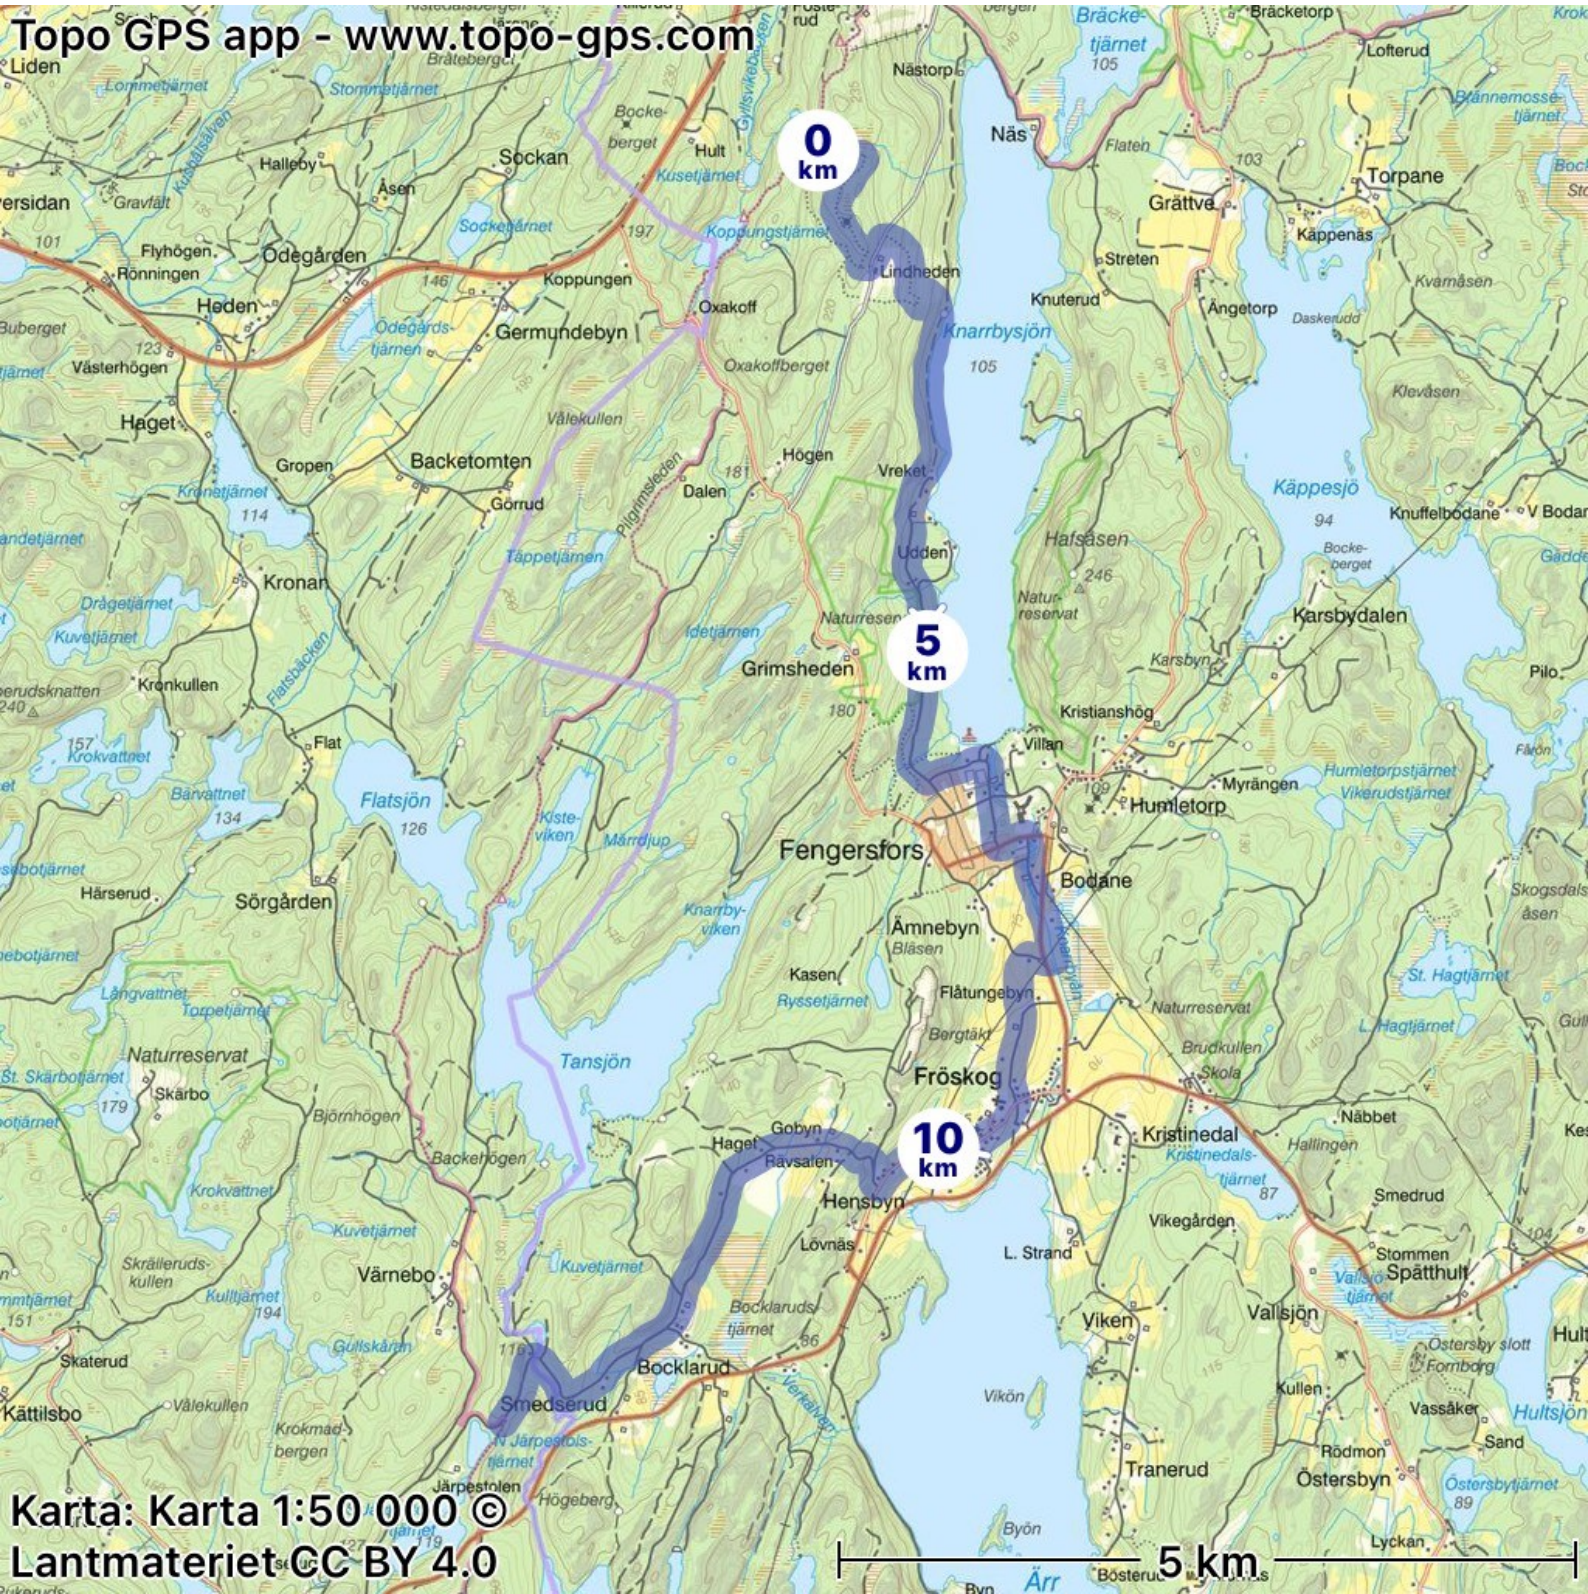

Topo GPS app - www.topo-gps.com

Karta: Karta 1:50 000 ©
Lantmateriet CC BY 4.0