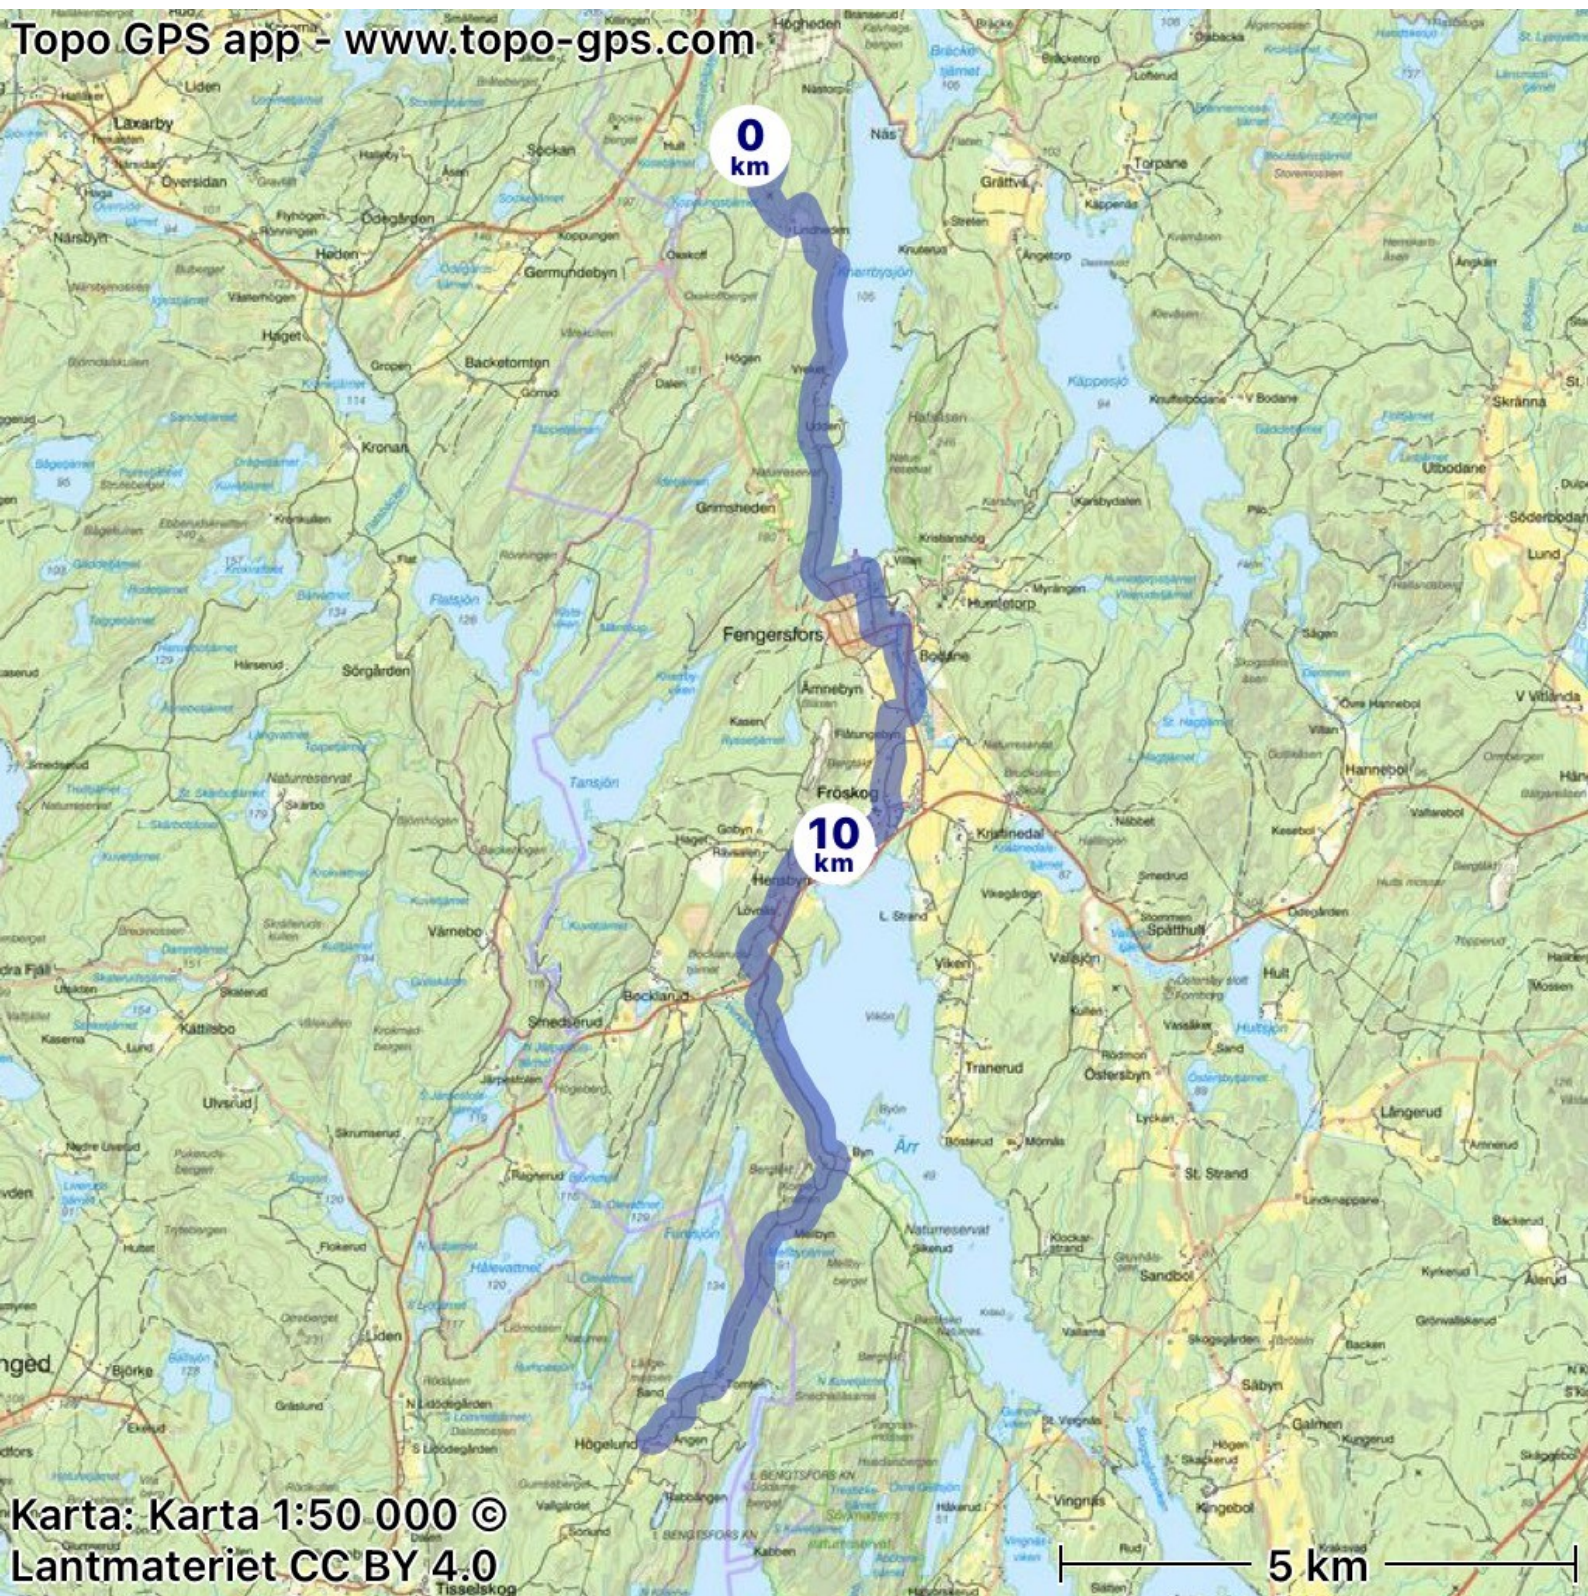

Topo GPS app - www.topo-gps.com

Karta: Karta 1:50 000 ©
Lantmateriet CC BY 4.0

5 km